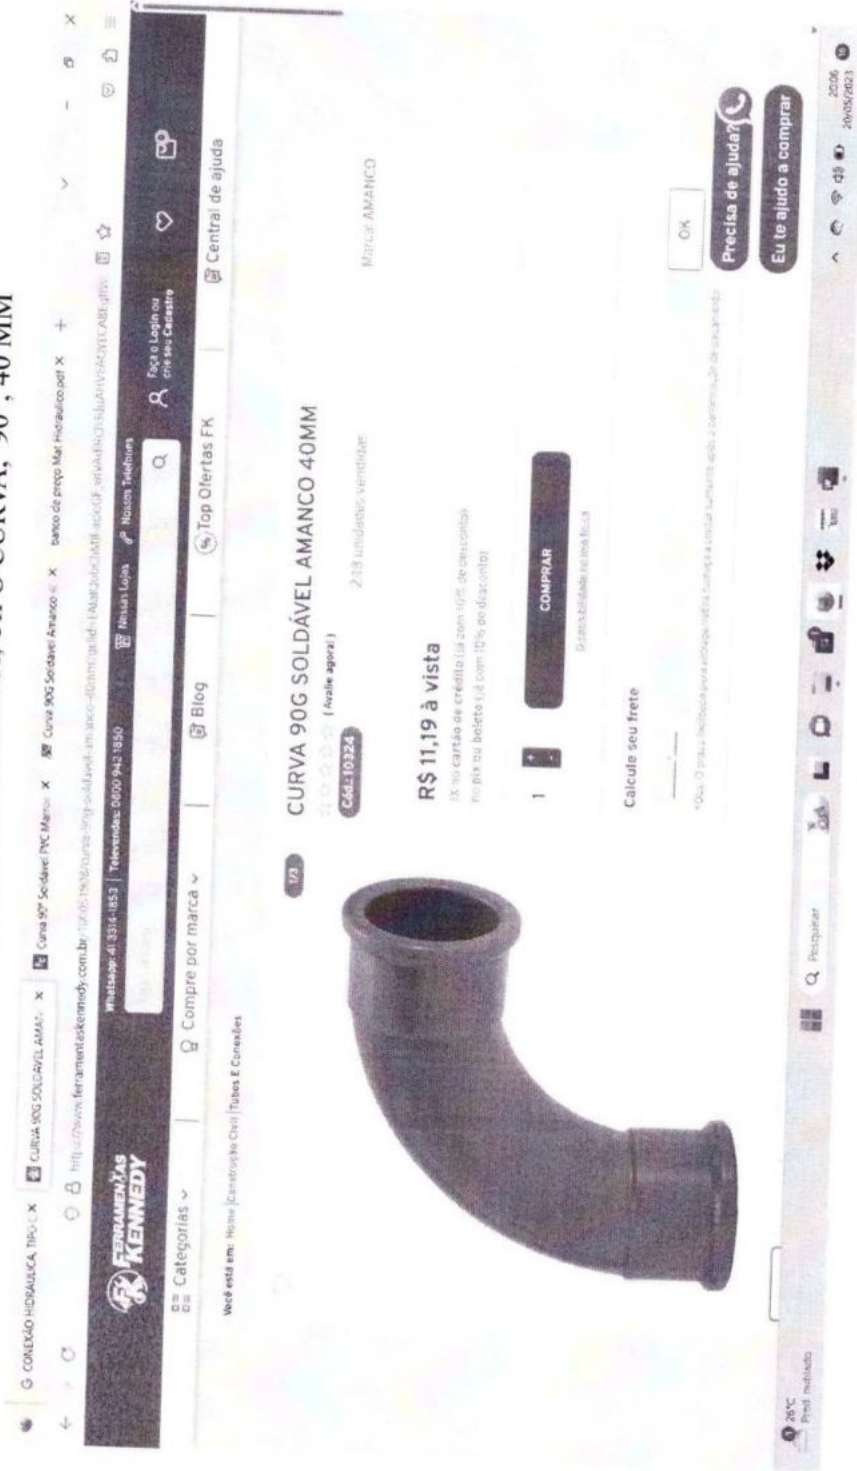

ITEM 83 – CONEXÃO HIDRÁULICA, TIPO CURVA, 90°, LONGA, 32 MM

The screenshot displays a product page for a 90-degree weldable pipe fitting. The main heading is "CURVA 90G SOLDÁVEL AMANCO 32MM". The product is shown in a large central image, with three smaller thumbnail images below it. The price is listed as "R\$ 6,29 à vista" with a note "Preço de 10,00 reais (já com 37% de desconto)" and "R\$ 6,98 (com juros)". The brand "AMANCO" is visible, along with the text "En estoque" and "AUTOMÁTICO DE PEDIDOS". Navigation links include "ENTRAR", "FAVORITOS", "OFERTAS", "CARRINHO", and "BUSCAR". A sidebar on the left contains "BLOG", "CONTATO", "SOBRE NÓS", and "RECOMENDAMOS". At the bottom, there are buttons for "Precisa de ajuda?", "Eu te ajudo a comprar", and "COMPRAR". The page footer shows the date "20/02/2023" and a temperature indicator "26°C".

[https://www.superproatacado.com.br/539/curva-90g-soldavel-amanco-32mm?gclid=EA1aIqobChMIgOia7\\_-E\\_wIVAdiRCh3duAHVEAQQAYABEgJq8vD\\_BwE](https://www.superproatacado.com.br/539/curva-90g-soldavel-amanco-32mm?gclid=EA1aIqobChMIgOia7_-E_wIVAdiRCh3duAHVEAQQAYABEgJq8vD_BwE)

# ITEM 83 - CONEXÃO HIDRÁULICA, TIPO CURVA, 90°, LONGA, 32 MM

<https://www.casamaisfacil.com.br/curva-soldavel-pvc-90-32mm-marron-fortlev/p?idsku=3909&skuld=3909>

ITEM 84 – CONEXÃO HIDRÁULICA, TIPO CURVA, 90°, 40 MM

[https://www.ferramentaskennedy.com.br/100051908/curva-90g-soldavel-amanco-40mm?gclid=EA1aIQobChMII-acioGF\\_wIVAdiRCh3duAHVEAQYECABEGlFWfD\\_BwE](https://www.ferramentaskennedy.com.br/100051908/curva-90g-soldavel-amanco-40mm?gclid=EA1aIQobChMII-acioGF_wIVAdiRCh3duAHVEAQYECABEGlFWfD_BwE)